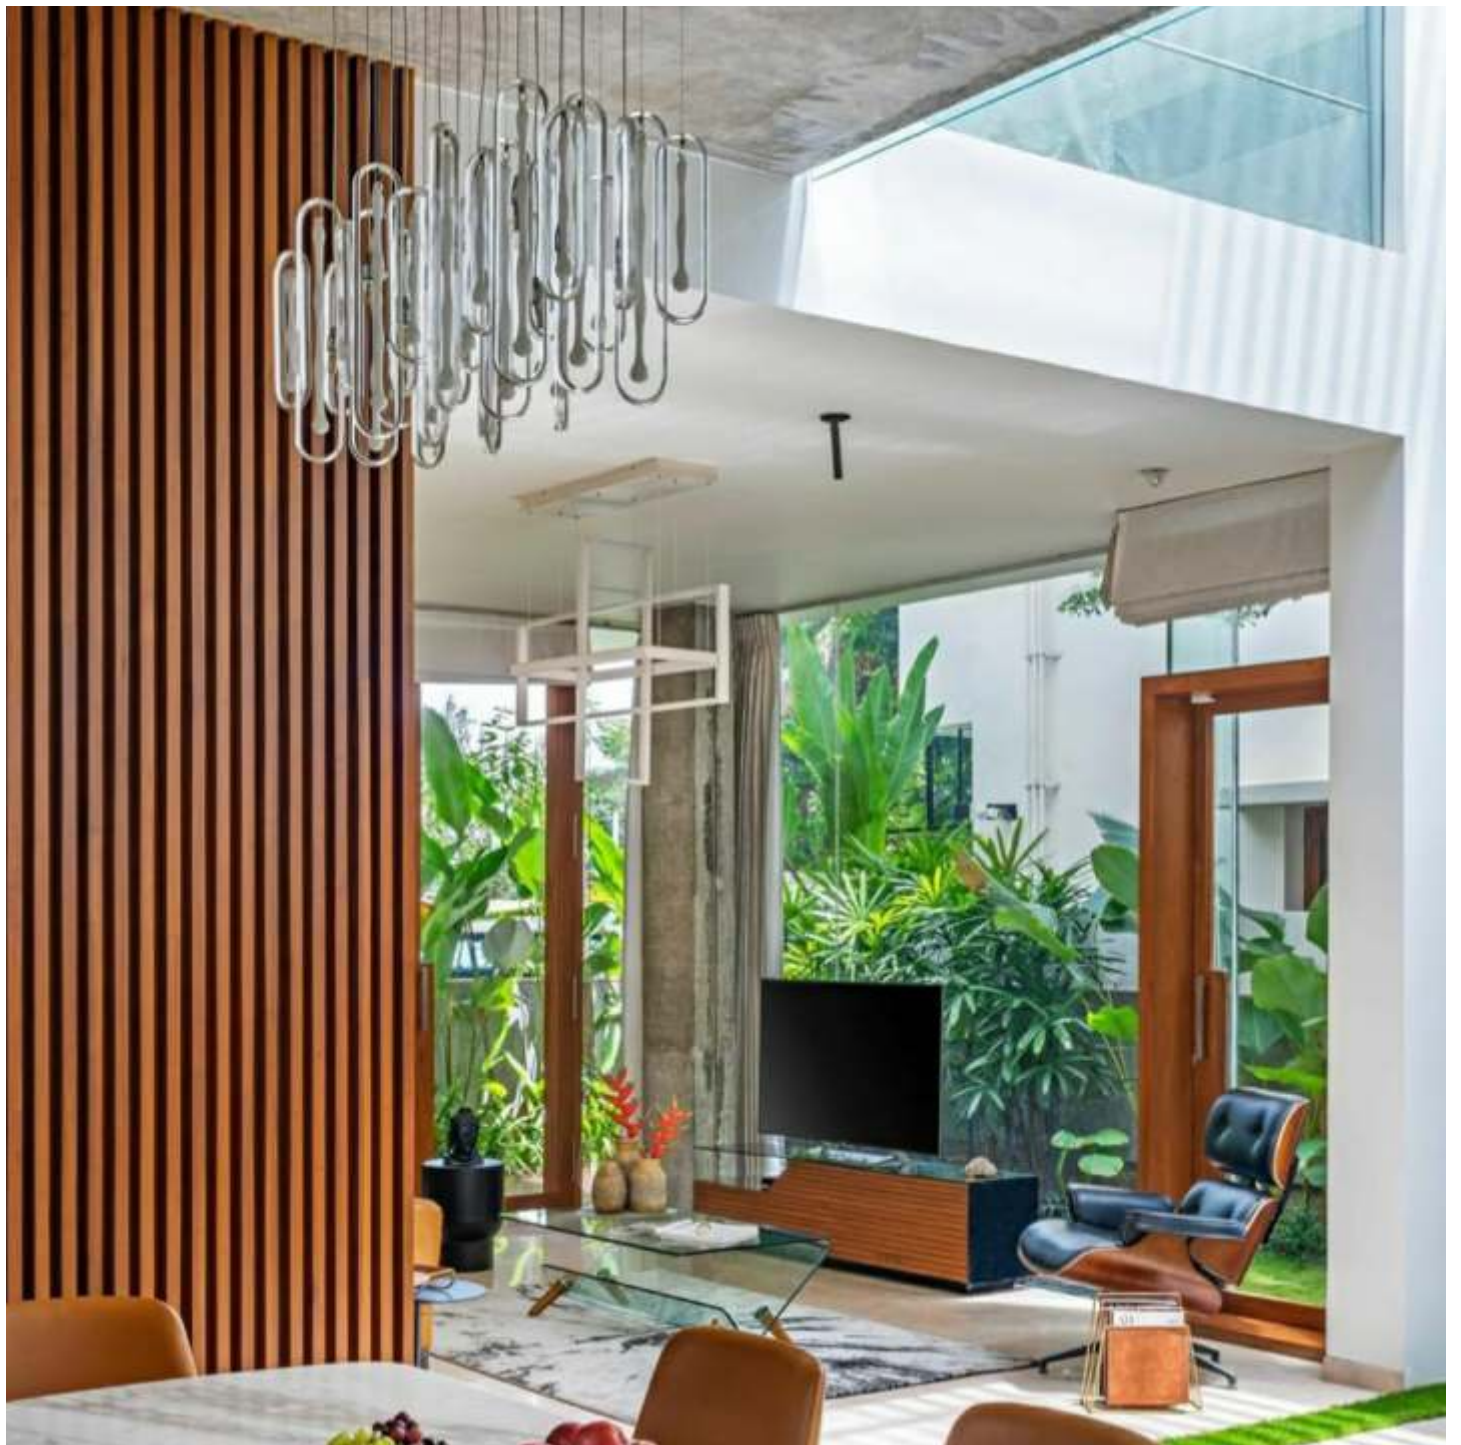

## Chocolate Color

**Length**  
2200mm

**Width**  
219mm

**Thickness**  
26mm

**Per Plank Area**  
4.75 sft

---

**APPLICATIONS:** - Facades - Ceilings - Branding Areas  
- Reception Areas - All types of Cladding - Kitchens - Studios