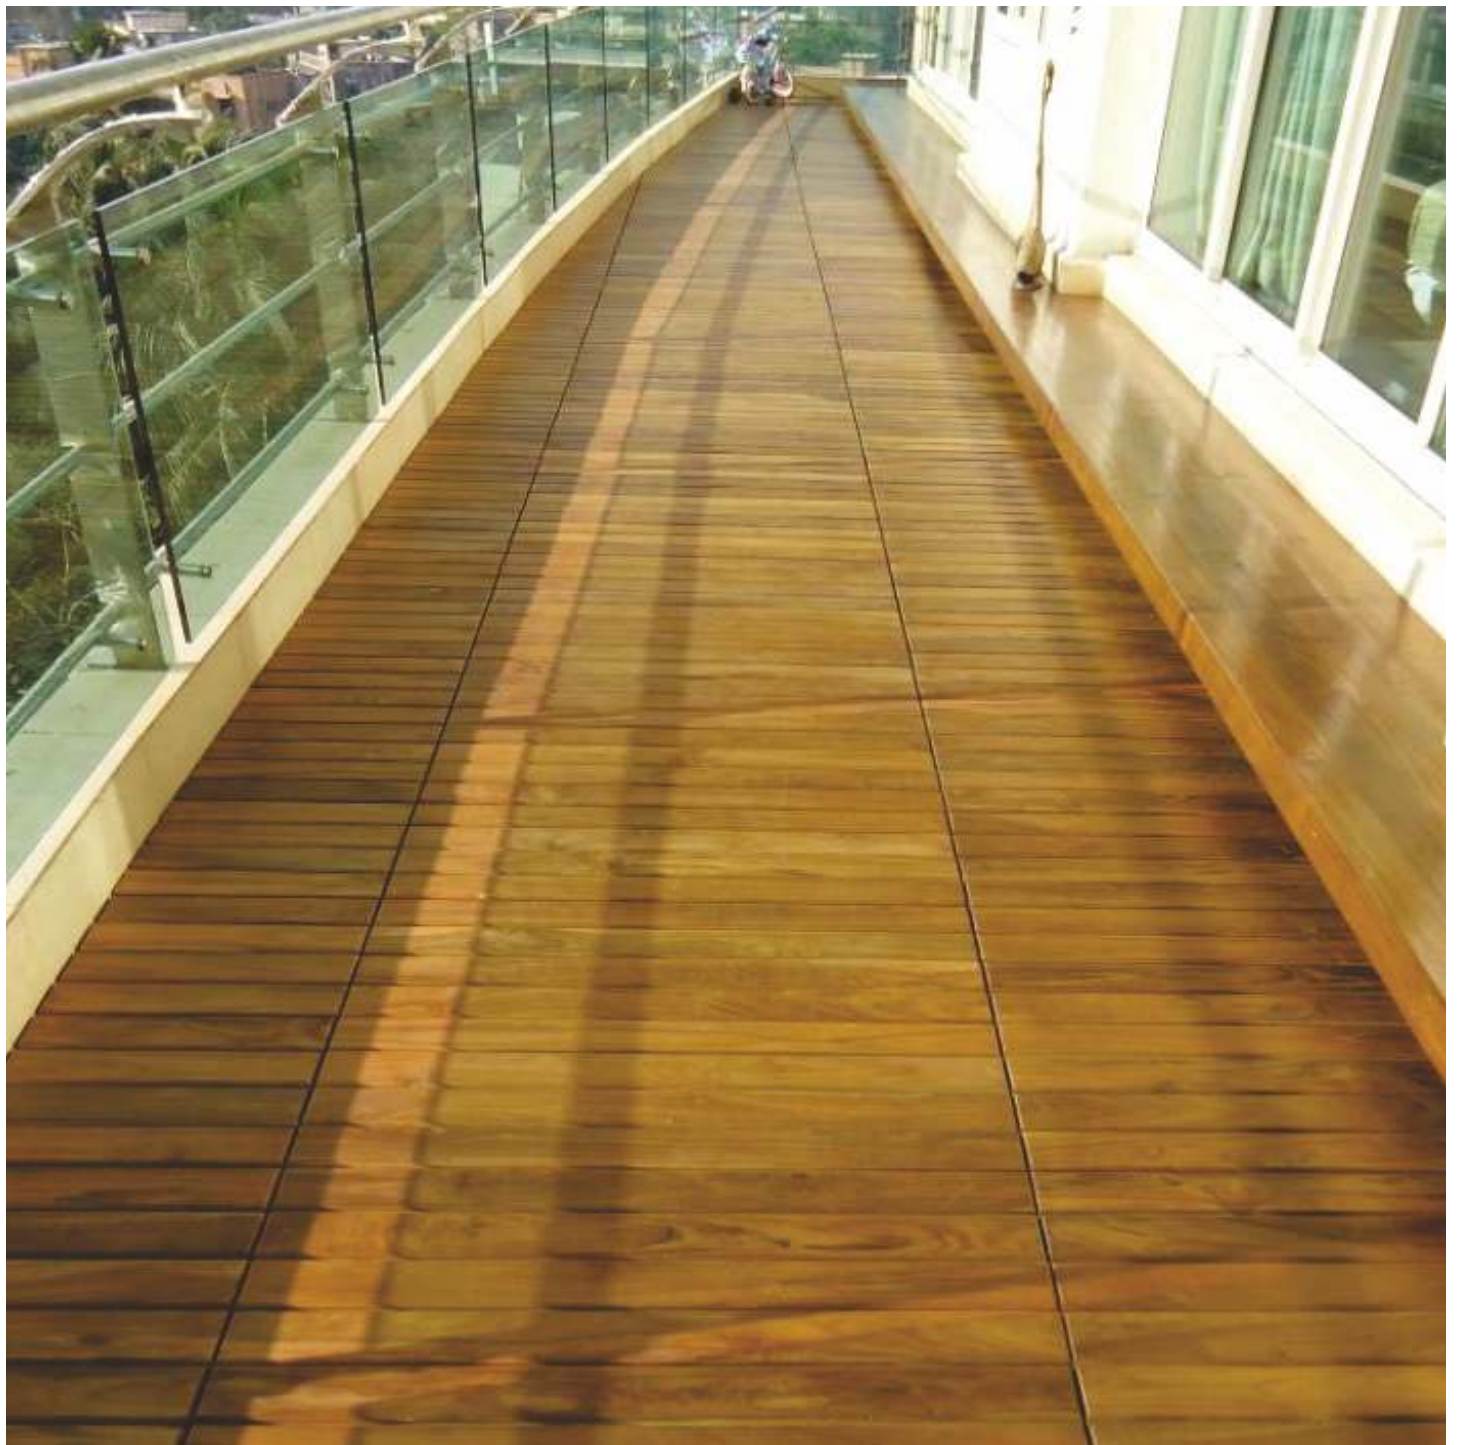

## Random Pattern Solid Wood Tile

**Thickness**  
28mm

**Size**  
300mm x 300mm

**Per Tile Area**  
1 Sqft

---