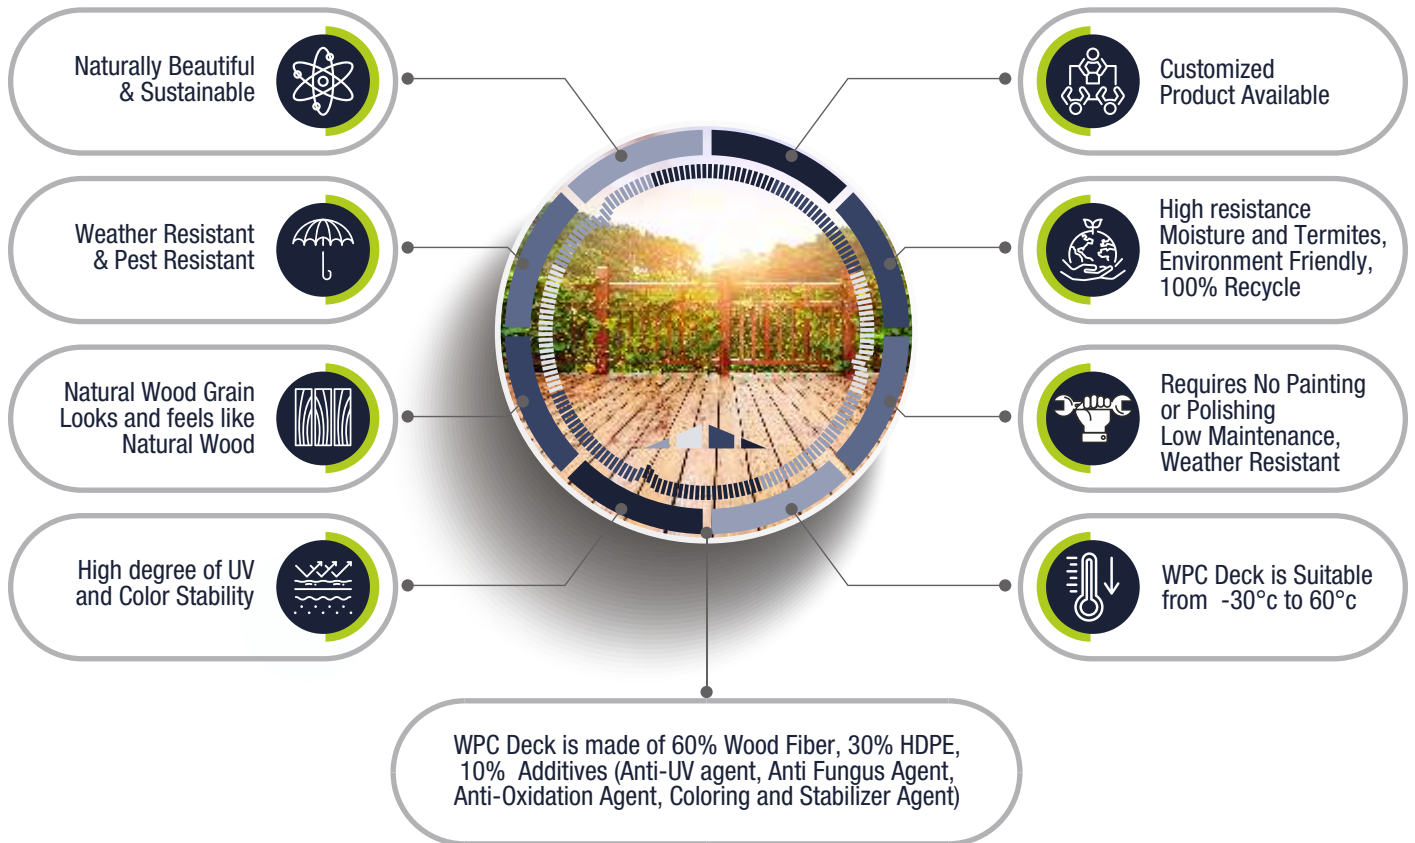

Advantages & Features of WPC Outdoor Deck Flooring