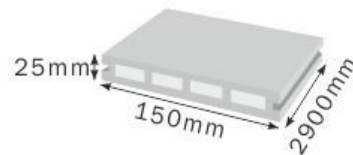

WPC Deck Plank

Length : 2900mm
Width : 150mm
Thickness : 25mm
Colors : Color Mix Dark Brown

WPC Deck Plank

Length : 2900mm
Width : 150mm
Thickness : 25mm
Colors : Color Mix Teak

WPC Deck Plank

Length : 2900mm
Width : 150mm
Thickness : 25mm
Colors : Color Mix Smoke Grey