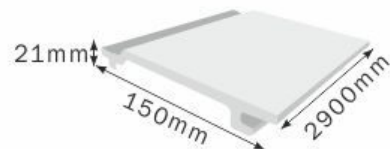

WPC Wall Panels

Length : 2900mm
Width : 152mm
Thickness : 21mm
Colors : Color Mix Dark Brown

WPC Wall Panels

Length : 2900mm
Width : 152mm
Thickness : 21mm
Colors : Color Mix Dark Teak

OUTDOOR DECK FLOORING