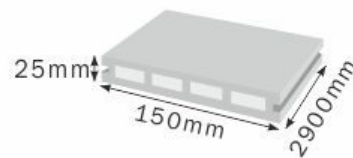

WPC Wall Panels

Length : 2900mm
Width : 152mm
Thickness : 21mm
Colors : Color Mix Dark Brown

WPC Wall Panels

Length : 2900mm
Width : 152mm
Thickness : 21mm
Colors : Color Mix Dark Teak

OUTDOOR DECK FLOORING

WPC Deck Plank

Length : 2900mm
Width : 150mm
Thickness : 25mm
Colors : Color Mix Dark Brown

WPC Deck Plank

Length : 2900mm
Width : 150mm
Thickness : 25mm
Colors : Color Mix Teak

WPC Deck Plank

Length : 2900mm
Width : 150mm
Thickness : 25mm
Colors : Color Mix Smoke Grey