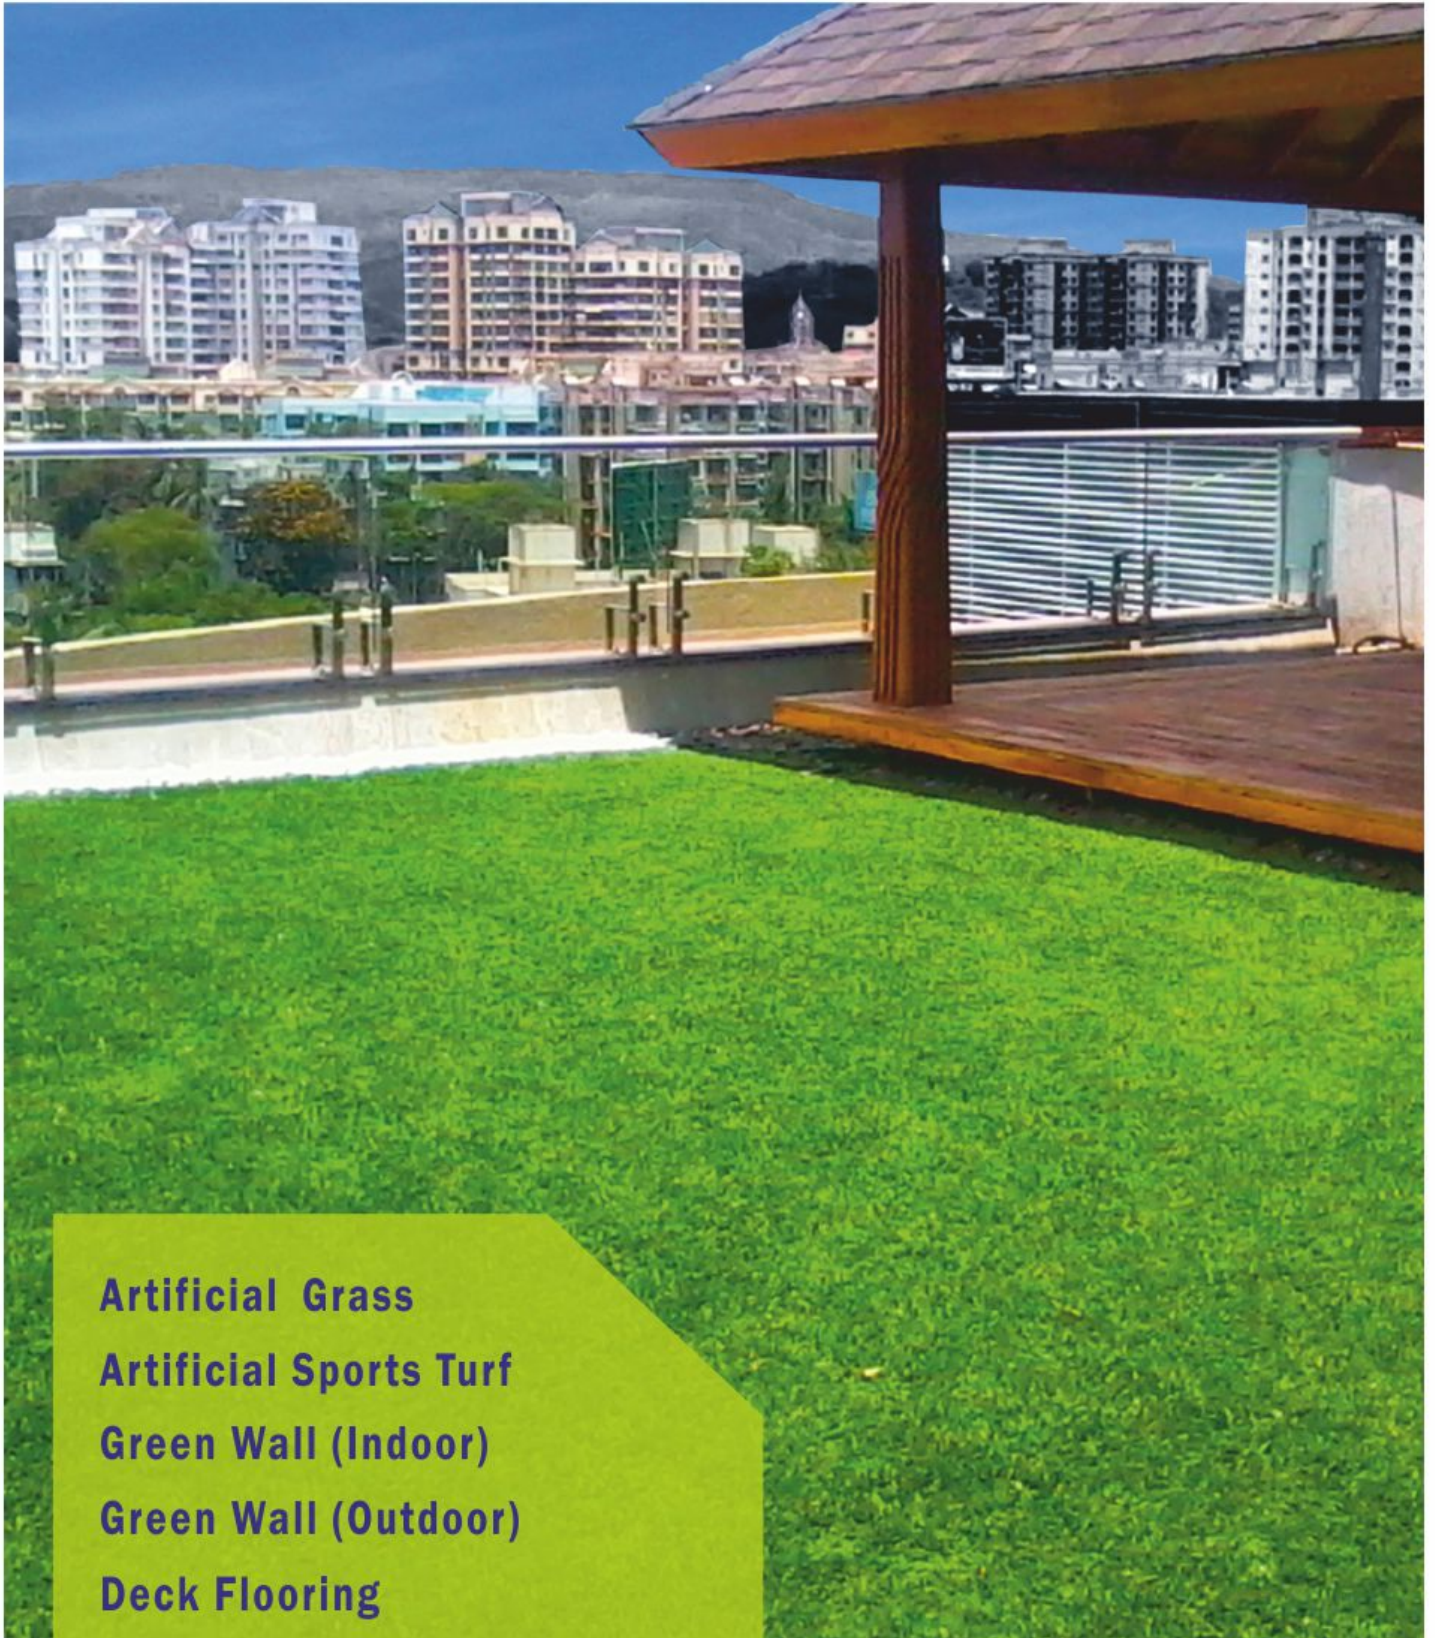

Enjoy outdoor life

Artificial Grass
Artificial Sports Turf
Green Wall (Indoor)
Green Wall (Outdoor)
Deck Flooring

www.hvtinteriors.com

About HVT Interiors

HVT Interiors is a leading importer & supplier of interior & exterior related products serving to Dealers, Distributors, Architects, Interior & Landscape Designers, Builders & Developers and Residential /Corporate clients for the product requirements in Homes, Offices, Weekend Homes, Townships, Podium Gardens, Kids Play Areas, Sports Fields etc. The Company takes care of the supplies as well as the work execution at the site location.