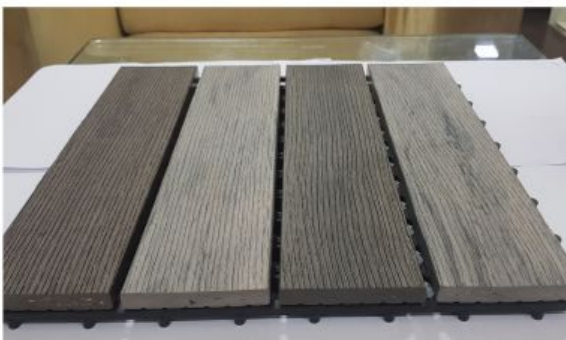

WPC Wall Panels

Length : 2900mm
Width : 152mm
Thickness : 21mm
Colors : Color Mix Dark Brown

WPC Wall Panels

Length : 2900mm
Width : 152mm
Thickness : 21mm
Colors : Color Mix Dark Teak

OUTDOOR DECK FLOORING

WPC Deck Plank

Length : 2900mm
Width : 150mm
Thickness : 25mm
Colors : Color Mix Dark Brown

WPC Deck Plank

Length : 2900mm
Width : 150mm
Thickness : 25mm
Colors : Color Mix Teak

WPC Deck Plank

Length : 2900mm
Width : 150mm
Thickness : 25mm
Colors : Color Mix Smoke Grey