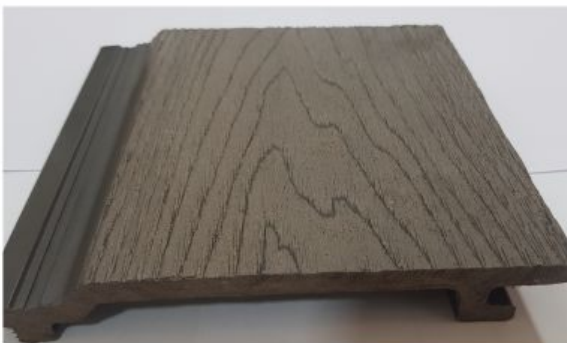

HVT 086 OUTDOOR (1MtrX1Mtr) 10.76 sft

3 Year UV Warranty

www.hvtinteriors.com

OUTDOOR DECK FLOORING

DeckUp wpc deck flooring looks and feels like natural wood. It is durable and has high resistance to moisture and termites, has high degree of UV and color stability and it has zero maintenance. It is 100% recyclable, environment friendly and weather resistant.

WPC Wall Panels

Length : 2900mm
Width : 152mm
Thickness : 21mm
Colors : Color Mix Dark Brown

WPC Wall Panels

Length : 2900mm
Width : 152mm
Thickness : 21mm
Colors : Color Mix Dark Teak

OUTDOOR DECK FLOORING