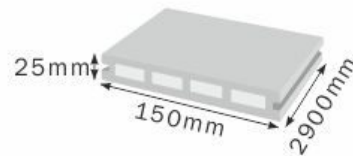

WPC Wall Panels

Length : 2900mm
Width : 152mm
Thickness : 21mm
Colors : Color Mix Dark Brown

WPC Wall Panels

Length : 2900mm
Width : 152mm
Thickness : 21mm
Colors : Color Mix Dark Teak

OUTDOOR DECK FLOORING

WPC Deck Plank

Length : 2900mm
Width : 150mm
Thickness : 25mm
Colors : Color Mix Dark Brown

WPC Deck Plank

Length : 2900mm
Width : 150mm
Thickness : 25mm
Colors : Color Mix Teak

WPC Deck Plank

Length : 2900mm
Width : 150mm
Thickness : 25mm
Colors : Color Mix Smoke Grey