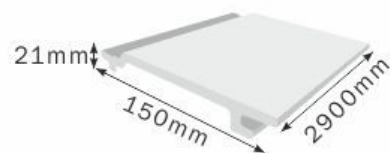

WPC Wall Panels

Length : 2900mm
Width : 152mm
Thickness : 21mm
Colors : Color Mix Dark Brown

WPC Wall Panels

Length : 2900mm
Width : 152mm
Thickness : 21mm
Colors : Color Mix Dark Teak

OUTDOOR DECK FLOORING